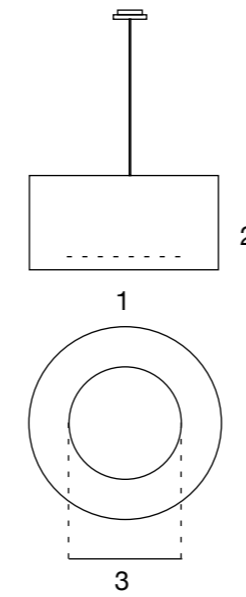

230V-50Hz CE