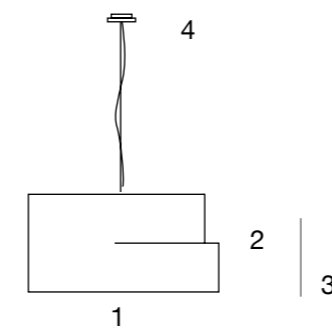

230V-50Hz CE

Trébol

Lámpara con suerte, cuatro hojas que hacen un trébol de diseño.

Lucky lamp, four leaves that make a trebol of design.