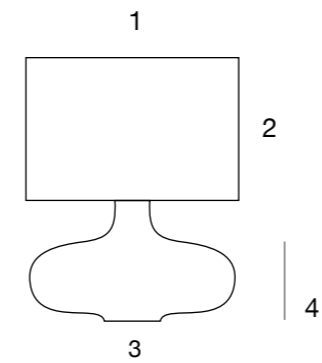

Kate
SM4949A

279 | HOME
SWITCH
HOME

Sobremesa
Table lamps

230V-50Hz CE

Kate

Lámpara de cristal soplado a mano, iluminada también en la base. Pantalla textil a tu elección.

Hand blown glass lamp, also illuminated in the base. Textile lampshade at your choice.

Pantalla según muestrario
Shades available according to samples

Incremento Increase
Grupo Group A2 60%
Grupo Group A1 20%

- C01 Blanco White
- C04 Naranja Orange
- C06 Rojo Red
- C10 Morado Purple
- C21 Negro Black

1	2	3	4	Caja Box 1 u.	
Ø 30 cm	20 cm	Ø 8cm	37 cm	1x7W E-27 led	35x35x40 cm | 2 kg
Ø 11.81"	7.87"	Ø 3.15"	14.57"	1x3W G-9 led incl.	13.78x13.78x15.75"