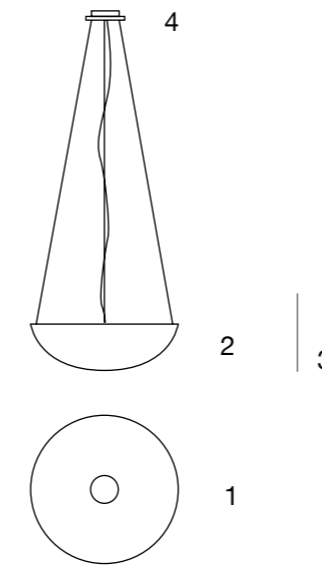

## Bárbara Plana

Lámpara en organza plisada iluminando la estancia con luz cálida indirecta.

Pleated organza lamp illuminating the room with warm indirect light.

230V-50Hz CE

	1	2	3	4		Caja Box 1 u.	
○ C01 Blanco White	Ø 60 cm	25 cm	125 cm	Ø 15 cm	4x7W E-27 led	63x63x30 cm   3 kg	440
● C02 Beige Beige	Ø 23.62"	9.84"	49.21"	Ø 5.90"		24.80x24.80x11.81"	
● C03 Amarillo Yellow	Ø 70 cm	25 cm	125 cm	Ø 15 cm	4x7W E-27 led	73x73x30 cm   4 kg	595
● C04 Naranja Orange	Ø 27.56"	9.84"	49.21"	Ø 5.90"		28.74x28.74x11.81"	
● C07 Rojo Oscuro Dark red	Ø 80 cm	25 cm	125 cm	Ø 15 cm	4x7W E-27 led	85x85x35 cm   5 kg	790
● C10 Morado Purple	Ø 31.50"	9.84"	49.21"	Ø 5.90"		33.46x33.46x13.78"	
● C21 Negro Black	Ø 90 cm	25 cm	125 cm	Ø 15 cm	5x7W E-27 led	95x95x35 cm   6 kg	930
● C35 Azul Blue	Ø 35.43"	9.84"	49.21"	Ø 5.90"		37.40x37.40x13.78"	
● C40 Visón Mink	Ø 130 cm	55 cm	155 cm	Ø 15 cm	8x7W E-27 led	135x135x35 cm   10 kg	1630
	Ø 51.18"	21.65"	61.02"	Ø 5.90"		53.15x53.15x13.78"	