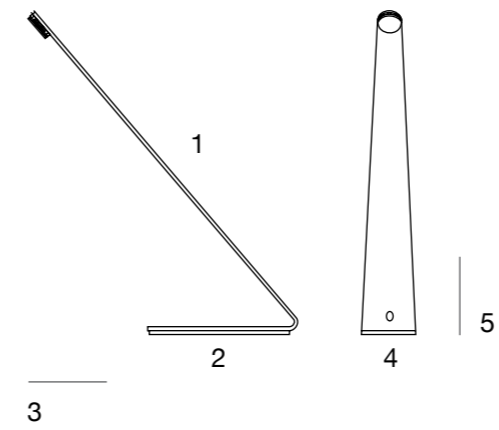

230V-50Hz

One

Lámpara en metal, de sofá, que compartirá tu lectura.

Lamp in metal, sofa area, that will share your reading.