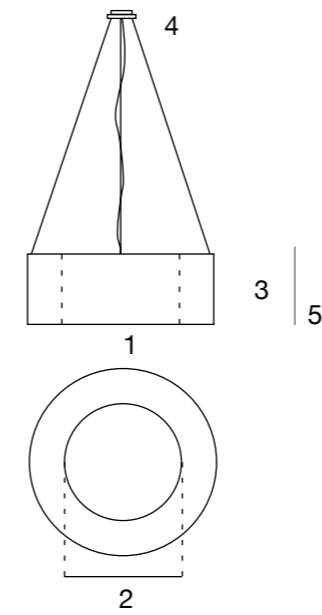

230V-50Hz CE