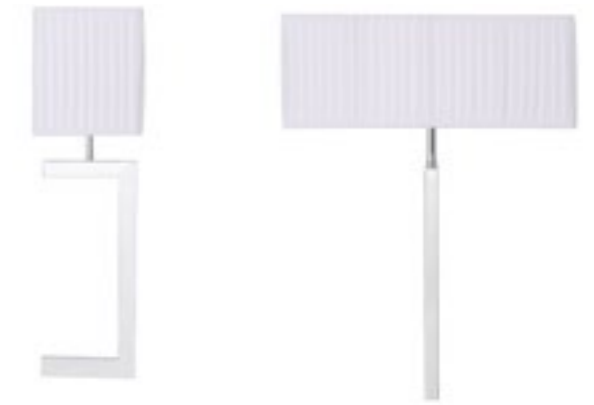

# Urano

Aplique metálico cromado, pantalla a tu elección, ideal para decorar e iluminar tu pared.

Wall light in metal chrome, lampshade with your choice, ideal to decorate and light your wall.

230V-50Hz CE