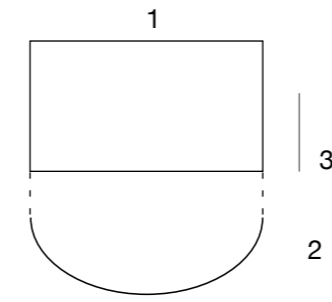

Inox

Aplique metálico mas flexo lector con pantalla a tu elección, ideal para decorar e iluminar tu pared.

Wall light in metal, with flexo led reader lampshade with your choice, ideal to decorate and light your wall.

230V-50Hz CE