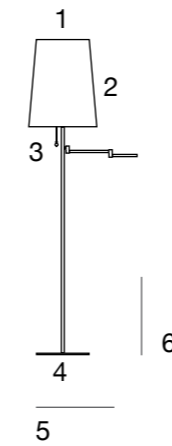

Harald
SA114HA

197 | HOME
SWITCH
HOME

Pie
Floor lamps

Harald

Lámpara con led de lectura y pantalla, dos tipos de iluminación.

Lamp with reading led and lampshade, two types of lighting.

Pantalla según muestrario
Shades available according to samples

Incremento Increase
Grupo Group A2 60%
Grupo Group A1 20%

Color pie Color lamp foot

● C41 Níquel satinado
Satin nickel

1	2	3	4	5	6		Caja Box 2 u.
25 cm	30 cm	30 cm	35 cm	68 cm	195 cm	1x7W E-27 led	35x35x35 cm | 0.5 kg
9.84"	11.81"	11.81"	13.78"	26.77"	76.77"	2W led incl.	13.78x13.78x13.78"
							30x30x140 cm | 4 kg
							11.81x11.81x55.12"