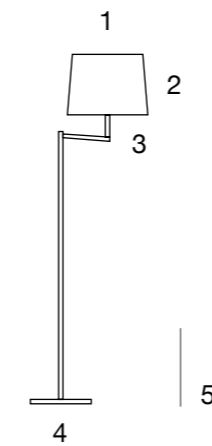

Dennis
SA45DEN

191 | HOME
SWITCH
HOME

Pie
Floor lamps

230V-50Hz CE

Dennis

Lámpara con base metálica, lacada en plata.

Lamp Metallic base, silver lacquer.

1	2	3	4	5		Caja Box 2 u.	
□ 30 cm	35 cm	27 cm	□ 25 cm	160 cm	1x7W E-27 led	26x26x140 cm | 5 kg	265
□ 11.81"	13.78"	10.63"	□ 9.84"	62.99"		10.24x10.24x55.12"	
						40x40x30 cm | 2 kg	
						15.75x15.75x11.81"	

● C22 Plata Silver