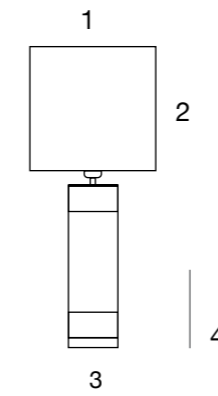

- C22 Plata Silver
- C06 Rojo Red

1	2	3	4	Caja Box Box 1 u.	
Ø 25 cm Ø 9.84"	25 cm 9.84"	Ø 10 cm Ø 3.94"	58 cm 22.83"	1x7W E-27 led Tira de led incl. Led stripe incl.	30x30x45 cm | 1.5 kg 11.81x11.81x17.72"
				150