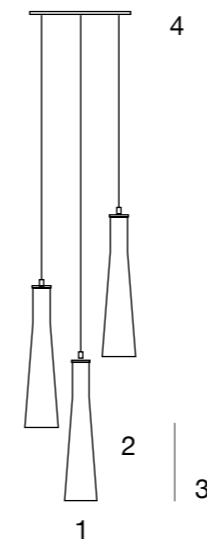

230V-50Hz CE