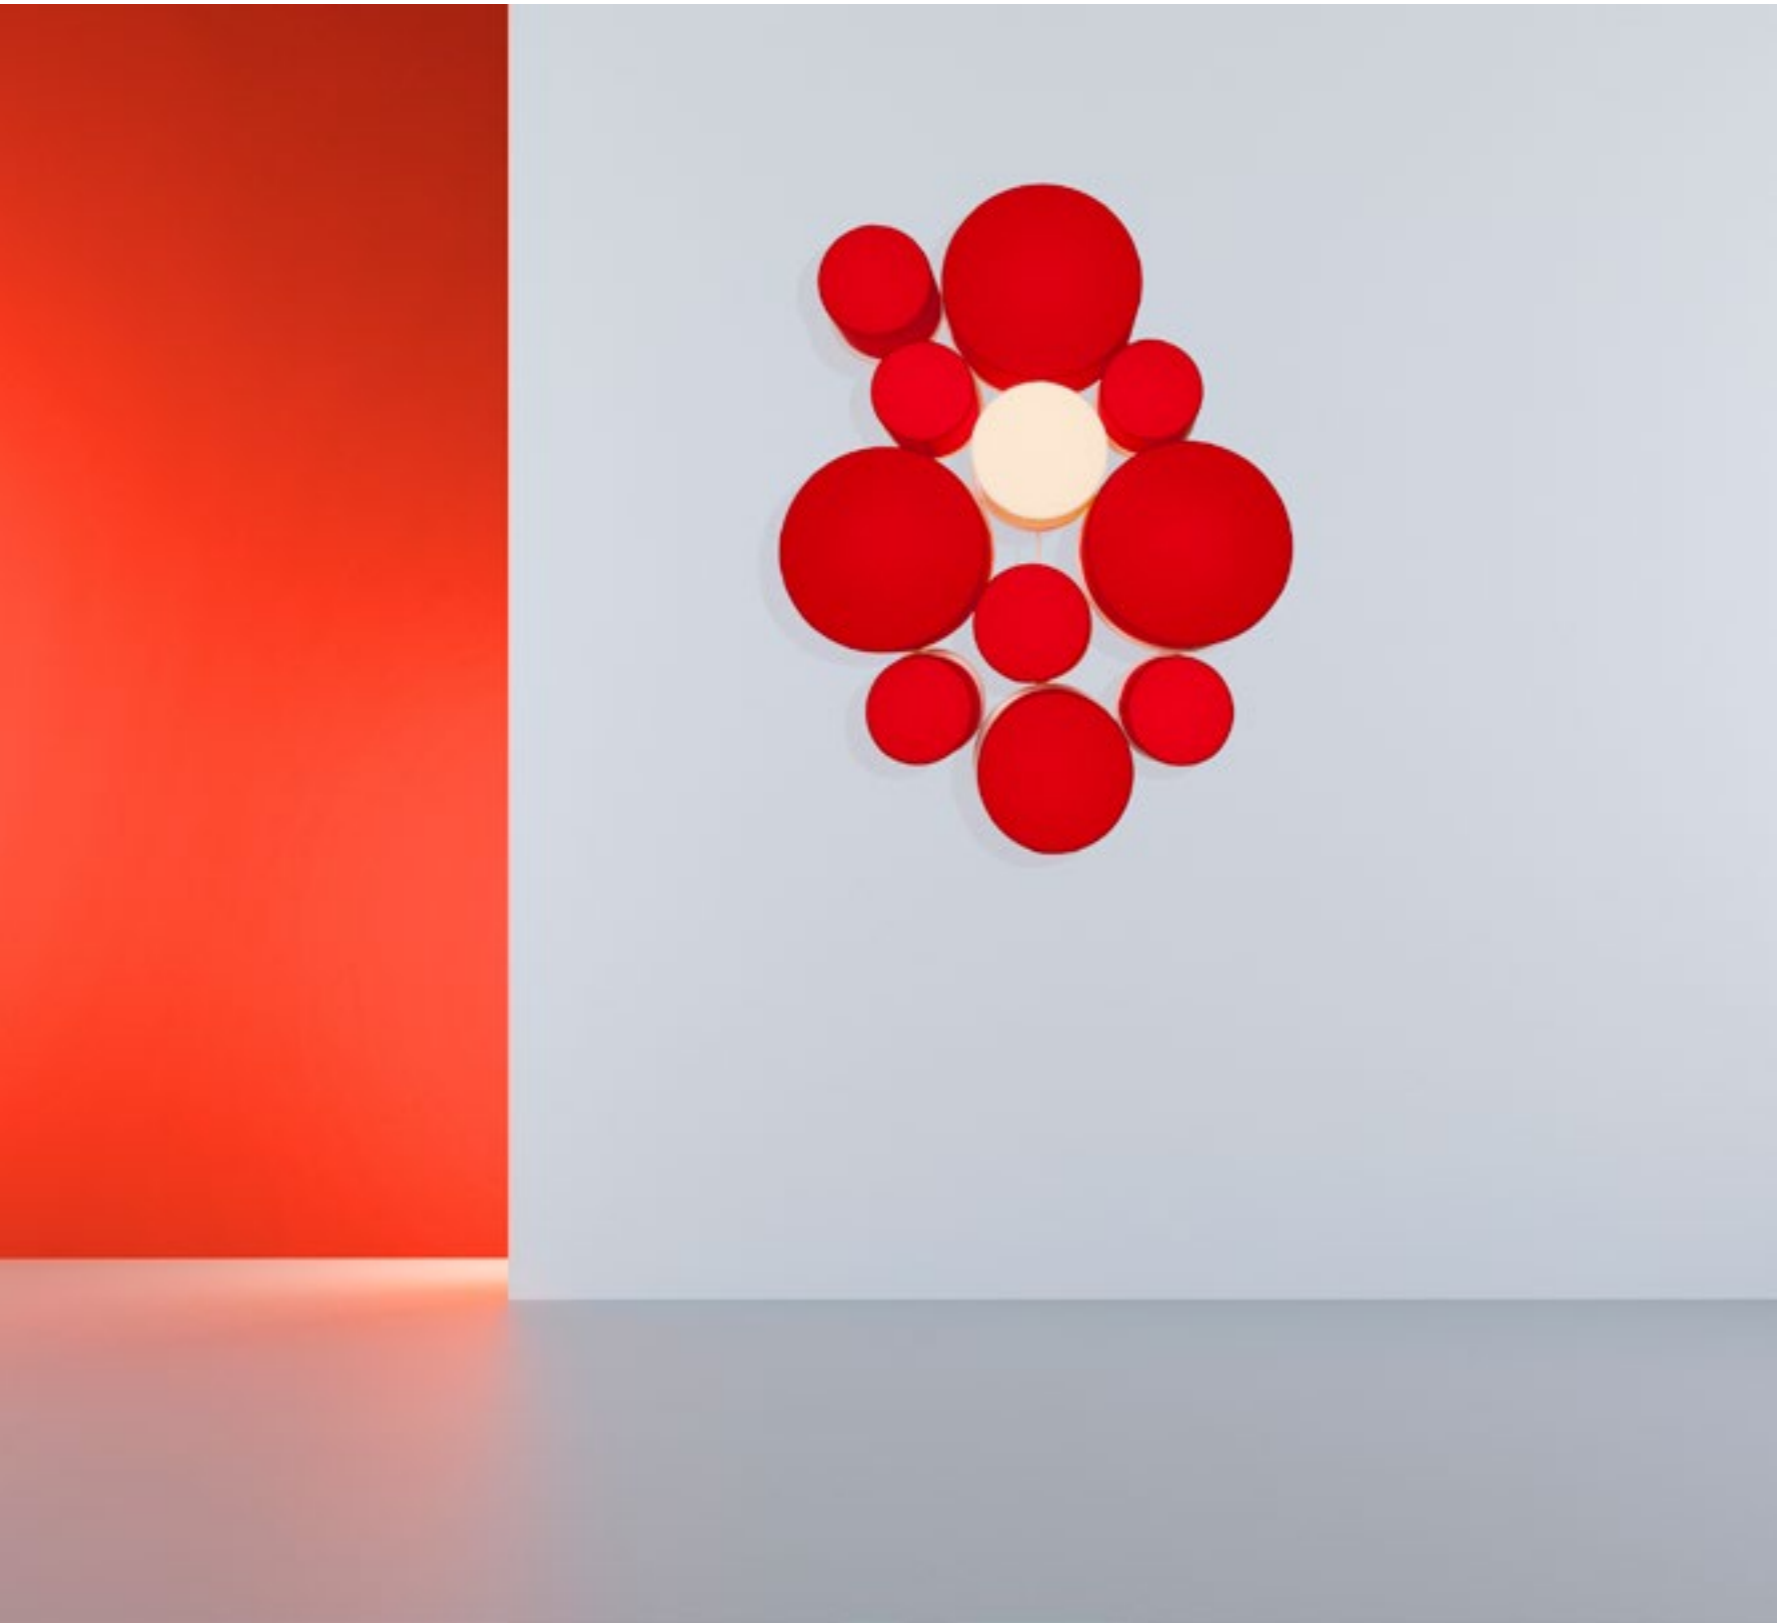

230V-50Hz CE

Circles

Aplique en tela imitando a una serie de burbujas planas de diferentes diámetros sujetas a su estructura principal.

Punto de color en medio de la uniformidad.
Wall Lamp in fabric, up to 11 bubbles, 4 to 5 different diameter in one structure.

Pantalla según muestrario
Shades available according
to samples

Grupos Groups
A · B · C · D · E

Incremento Increase
Grupo Group A2 60%
Grupo Group A1 20%

1	2	3		Caja Box 1 u.
25 cm 9.84"	80 cm 31.49"	110 cm 43.30"	11x7W E-27 led	120x100x30 cm | 12 kg 1180 47.24x39.37x11.81"