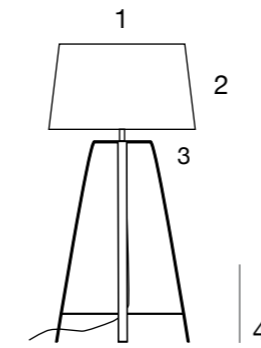

May

Lámpara en base metálica, pantalla plisada, juvenil.

Lamp in metal base, pleated lampshade, youth.

230V-50Hz CE

Pantalla según muestrario
Shades available according
to samples

Incremento Increase
Grupo Group A2 60%
Grupo Group A1 20%

- C01 Blanco White
- C02 Beige Beige
- C04 Naranja Orange
- C06 Rojo Red
- C21 Negro Black

1	2	3	4		Caja Box 1 u.	
Ø 30 cm	Ø 20 cm	Ø 20 cm	70 cm	1x7W E-27 led	45x45x60 cm | 3 kg	270
Ø 11.81"	Ø 7.87"	Ø 7.87"	27.56"		17.72x17.72x23.62"