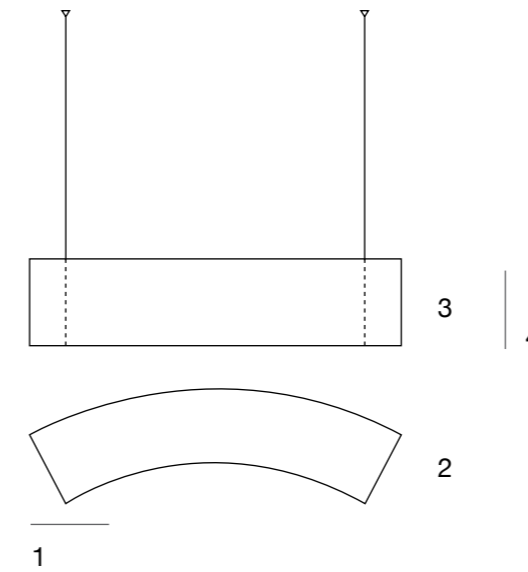

230V-50Hz CE

Pantalla según muestrario
Shades available according
to samples

Grupos Groups
A · B · C · D · E

Incremento Increase
Grupo Group A2 60%
Grupo Group A1 20%

Difusor Diffuser

○ 36-C01 Opal blanco
White Opal

	1	2	3	4		Caja Box	
	150 cm 59.65"	45 cm 17.21"	35 cm 13.77"	135 cm 53.14"	3x7W E-27 led	1 u. 35x35x150 cm | 5 kg 13.78x13.78x59.06"	560
	285 cm 112.20"	50 cm 16.68"	35 cm 13.77"	135 cm 53.14"	6x7W E-27 led	2 u. 35x35x150 cm | 10 kg 13.78x13.78x59.06"	1120