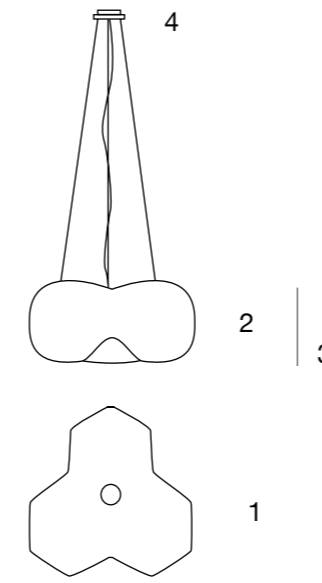

230V-50Hz CE

4 tensores
4 tensors