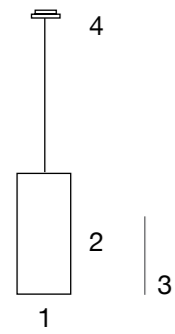

Rectangular Rectangular
TE01RE

354 | HOME SWITCH HOME

Seda
Silk