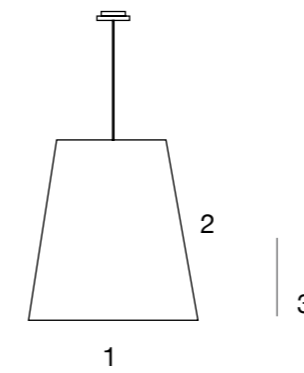

Light bulb icon and square icon
230V-50Hz CE