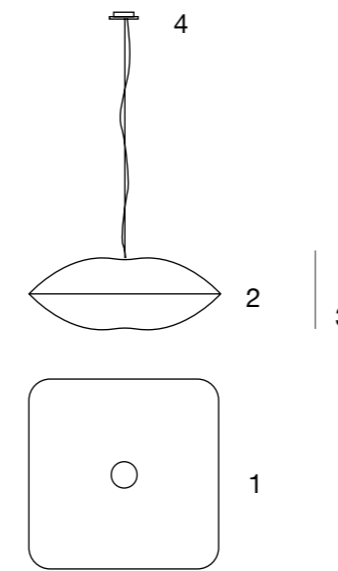

230V-50Hz CE

Berta

Lámpara en organza plisada iluminando la estancia con luz cálida indirecta.

Pleated organza lamp illuminating the room with warm indirect light.