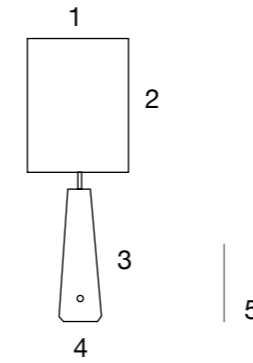

230V-50Hz CE