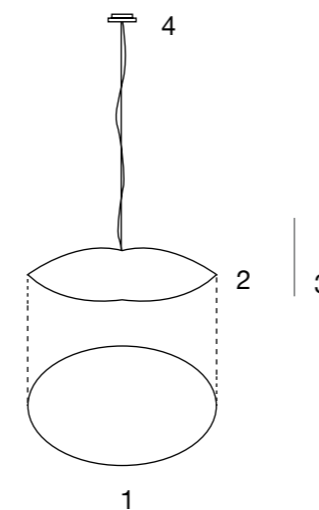

# Vivian

Lámpara en organza plisada iluminando la estancia con luz cálida indirecta.

Pleated organza lamp illuminating the room with warm indirect light.

230V-50Hz CE

	1	2	3	4	Caja Box 1 u.	
○ C01 Blanco White	Ø 60 cm	25/45 cm	125 cm	Ø 15 cm	4x7W E-27 led	63x63x30 cm   4 kg 460
● C02 Beige Beige	Ø 23.62"	9.84/17.72"	49.21"	Ø 5.90"		24.80x24.80x11.81"
● C03 Amarillo Yellow	Ø 90 cm	25/60 cm	125 cm	Ø 15 cm	4x17W E-27 led	100x60x40 cm   7 kg 1120
● C04 Naranja Orange	Ø 35.43"	9.84/25.59"	49.21"	Ø 5.90"		39.37x23.62x15.75"
● C06 Rojo Red	Ø 110 cm	30/65 cm	130 cm	Ø 15 cm	4x7W E-27 led	110x80x40 cm   11 kg 1380
● C10 Morado Purple	Ø 43.31"	11.81/25.59"	51.18"	Ø 5.90"		43.31x31.5x15.75"
● C21 Negro Black	Ø 120 cm	135/70 cm	135 cm	Ø 15 cm	5x7W E-27 led	125x85x40 cm   13 kg 1520
● C35 Azul Blue	Ø 47.24"	53.15/27.56"	53.15"	Ø 5.90"		49.21x33.46x15.75"
● C40 Visón Mink	Ø 150 cm	35/100 cm	135 cm	Ø 15 cm	5x7W E-27 led	155x155x40 cm   15 kg 2750
	Ø 59.06"	13.78/39.37"	53.15"	Ø 5.90"		61.02x61.02x15.75"