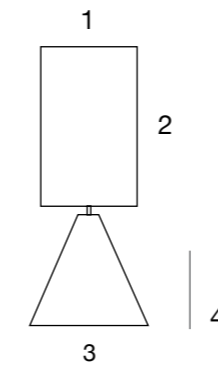

Alana

Lámpara de sobremesa en metálicos envejecidos, oro, cobre y cromo. Pantalla en seda, simplemente distinguida elección.

Table lamp in aged metallic golden, copper and chrome metallic look. Silk lampshade, simply a distinguish choice.

230V-50Hz CE