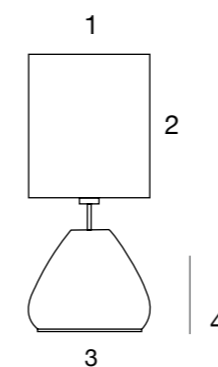

230V-50Hz CE