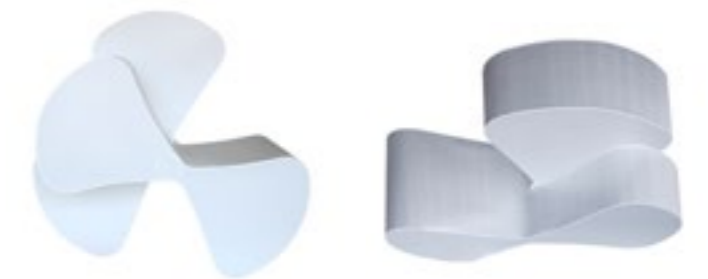

Pantalla según muestrario
Shades available according
to samples

Grupos Groups
A · B · C · D · E

Incremento Increase
Grupo Group A2 60%
Grupo Group A1 20%

1	2	3	4		Caja Box 1 u.	
60 cm 23.62"	38 cm 11.81"	138 cm 54.33"	Ø 12 cm Ø 4.72"	4x7W E-27 led	63x63x45 cm | 3 kg 24.80x24.80x17.71"	466
90 cm 35.43"	40 cm 15.75"	140 cm 55.12"	Ø 15 cm Ø 5.90"	4x7W E-27 led	95x95x40 cm | 6 kg 37.40x37.40x15.75"	890
140 cm 55.12"	70 cm 27.56"	170 cm 66.93"	Ø 15 cm Ø 5.90"	4x7W E-27 led	150x150x80 cm | 15 kg 59.05x59.05x31.50"	2200