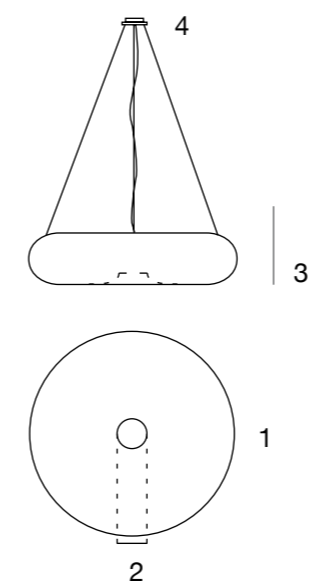

Light bulb icon and square icon
230V-50Hz CE

Giorgia

Lámpara en organza plisada iluminando la estancia con luz cálida indirecta.

Pleated organza lamp illuminating the room with warm indirect light.