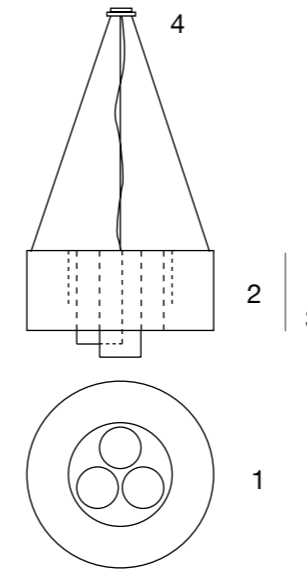

Vintchi Puzzle PC
TE23VIN/PC

Vintchi Puzzle PC

Lámpara en tela con interior imitación en metálicos combinando colores con elegancia inspirada en el movimiento de tres tubos como chimeneas invertidas que dan volumen iluminando el ambiente con luz cálida.

Ceiling lamp in fabric, three interiors lamps, metallic look, giving volum to any space.

230V-50Hz CE