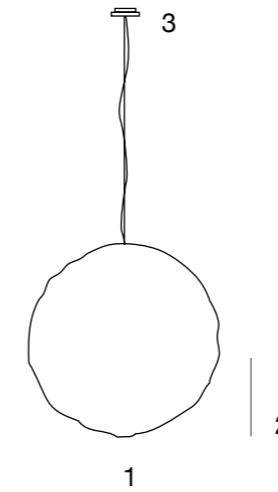

230V-50Hz CE