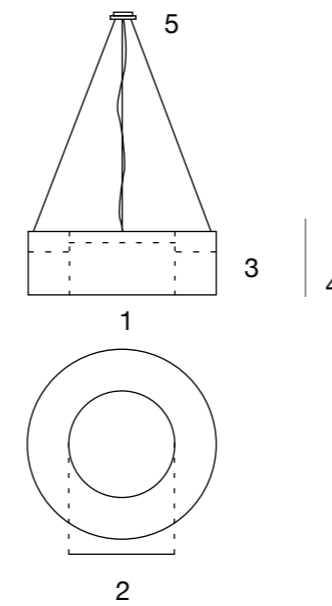

Pantalla según muestrario
Shades available according
to samples

Grupos Groups
A · B · C · D · E

Incremento Increase
Grupo Group A2 60%
Grupo Group A1 20%

1	2	3	4	5		Caja Box 1 u.	
Ø 60 cm Ø 23.62"	Ø 30 cm Ø 11.81"	30 cm 11.81"	130 cm 51.18"	Ø 12 cm Ø 4.72"	4x7W E-27 led	63x63x35 cm | 1.5 kg 24.80x24.80x13.78"	340
Ø 70 cm Ø 27.56"	Ø 40 cm Ø 15.75"	30 cm 11.81"	130 cm 51.18"	Ø 15 cm Ø 5.90"	8x7W E-27 led	73x73x35 cm | 4 kg 28.74x28.74x13.78"	480
Ø 90 cm Ø 35.43"	Ø 50 cm Ø 19.69"	30 cm 11.81"	130 cm 51.18"	Ø 15 cm Ø 5.90"	8x7W E-27 led	95x95x35 cm | 6 kg 33.46x33.46x13.78"	700