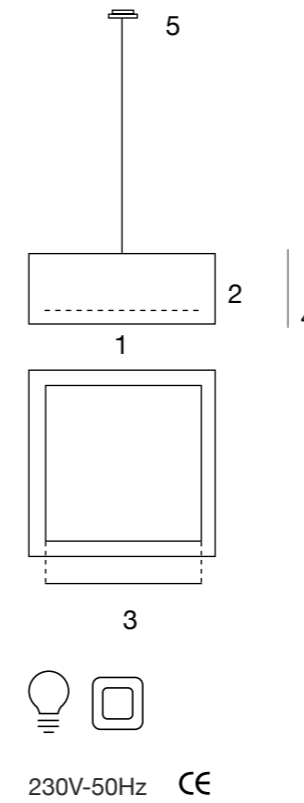

Cuadrada

Nuestro modelo seda, todo un clásico.

Our silk model, a classic.

1	2	3	4	5		A2	A1	A	B,C,D	E
□ 35 cm □ 13.78"	20 cm 7.87"	□ 25 cm □ 9.84"	120 cm 47.24"	Ø 12 cm Ø 4.72"	1x7W E-27 led	190	164	140	128	84
□ 40 cm □ 17.75"	20 cm 7.87"	□ 30 cm □ 11.81"	120 cm 47.24"	Ø 12 cm Ø 4.72"	1x7W E-27 led	218	174	159	145	96
□ 50 cm □ 19.68"	20 cm 7.87"	□ 40 cm □ 15.75"	120 cm 47.24"	Ø 12 cm Ø 4.72"	1x7W E-27 led	298	240	220	200	132
□ 50 cm □ 19.68"	30 cm 11.81"	□ 40 cm □ 15.75"	130 cm 51.18"	Ø 12 cm Ø 4.72"	1x7W E-27 led	325	262	240	218	143
□ 60 cm □ 23.62"	20 cm 7.87"	□ 50 cm □ 19.68"	120 cm 47.24"	Ø 12 cm Ø 4.72"	4x7W E-27 led	336	270	246	224	155
□ 60 cm □ 23.62"	30 cm 11.81"	□ 50 cm □ 19.68"	130 cm 51.18"	Ø 12 cm Ø 4.72"	4x7W E-27 led	360	288	264	240	164
□ 60 cm □ 23.62"	35 cm 13.78"	□ 50 cm □ 19.68"	130 cm 51.18"	Ø 12 cm Ø 4.72"	4x7W E-27 led	390	312	286	260	170
□ 60 cm □ 23.62"	40 cm 15.75"	□ 50 cm □ 19.68"	140 cm 55.12"	Ø 12 cm Ø 4.72"	4x7W E-27 led	430	344	315	287	187
□ 70 cm □ 27.56"	20 cm 7.87"	□ 60 cm □ 23.62"	120 cm 47.24"	Ø 15 cm Ø 5.90"	4x7W E-27 led	545	418	370	350	230
□ 70 cm □ 27.56"	30 cm 11.81"	□ 60 cm □ 23.62"	130 cm 51.18"	Ø 15 cm Ø 5.90"	4x7W E-27 led	594	458	398	380	258
□ 70 cm □ 27.56"	40 cm 15.75"	□ 60 cm □ 23.62"	140 cm 55.12"	Ø 15 cm Ø 5.90"	4x7W E-27 led	640	488	430	410	288
□ 80 cm □ 31.50"	20 cm 7.87"	□ 70 cm □ 27.56"	120 cm 47.24"	Ø 15 cm Ø 5.90"	4x7W E-27 led	630	490	460	420	274
□ 80 cm □ 31.50"	30 cm 11.81"	□ 70 cm □ 27.56"	130 cm 51.18"	Ø 15 cm Ø 5.90"	4x7W E-27 led	710	530	480	440	294
□ 80 cm □ 31.50"	40 cm 15.75"	□ 70 cm □ 27.56"	140 cm 55.12"	Ø 15 cm Ø 5.90"	4x7W E-27 led	776	582	509	485	320
□ 80 cm □ 31.50"	50 cm 19.68"	□ 70 cm □ 27.56"	150 cm 59.06"	Ø 15 cm Ø 5.90"	4x7W E-27 led	800	600	540	520	380
□ 100 cm □ 39.37"	30 cm 11.81"	□ 90 cm □ 35.43"	130 cm 51.18"	Ø 15 cm Ø 5.90"	4x7W E-27 led	994	750	660	625	420
□ 100 cm □ 39.37"	40 cm 15.75"	□ 90 cm □ 35.43"	150 cm 59.06"	Ø 15 cm Ø 5.90"	4x7W E-27 led	994	810	709	675	460
□ 100 cm □ 39.37"	50 cm 19.68"	□ 90 cm □ 35.43"	150 cm 59.06"	Ø 15 cm Ø 5.90"	4x7W E-27 led	1250	860	750	715	480