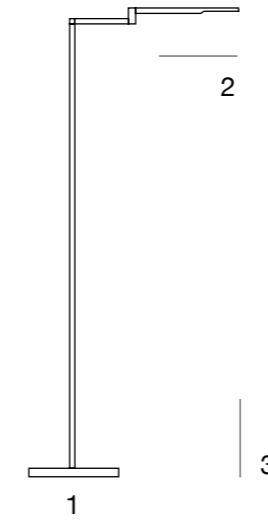

- C22 Plata Silver
- C24 Cobre Copper
- C23 Oro Gold
- C50 Cromo Chrome

1	2	3		Caja Box 1 u.	
Ø 60 cm	25 cm	40 cm	2x7W E-27 led	62x62x30 cm   1 kg	220
Ø 23.62"	9.84"	15.75"		24.41x24.41x11.81"	