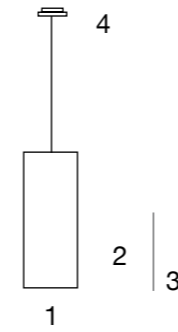

Tubo

Nuestro modelo seda, todo un clásico.

Our silk model, a classic.

230V-50Hz CE

1	2	3	4		A2	A1	A	B,C,D	E
Ø 12 cm Ø 4.72"	25 cm 9.84"	125 cm 49.21"	Ø 12 cm Ø 4.72"	1x7W E-27 led	72	60	55	50	40
Ø 12 cm Ø 4.72"	30 cm 11.81"	130 cm 51.18"	Ø 12 cm Ø 4.72"	1x7W E-27 led	88	69	63	58	46
Ø 12 cm Ø 4.72"	35 cm 13.78"	135 cm 53.15"	Ø 12 cm Ø 4.72"	1x7W E-27 led	98	79	72	66	50
Ø 16 cm Ø 6.30"	25 cm 9.84"	125 cm 49.21"	Ø 12 cm Ø 4.72"	1x7W E-27 led	90	72	66	60	48
Ø 16 cm Ø 6.30"	50 cm 19.69"	150 cm 59.06"	Ø 12 cm Ø 4.72"	1x7W E-27 led	142	110	99	90	72
Ø 16 cm Ø 6.30"	80 cm 31.50"	180 cm 70.87"	Ø 12 cm Ø 4.72"	2x7W E-27 led	188	160	149	138	100
Ø 20 cm Ø 7.87"	50 cm 19.69"	150 cm 59.06"	Ø 12 cm Ø 4.72"	1x7W E-27 led	165	132	122	110	84
Ø 20 cm Ø 7.87"	100 cm 39.37"	200 cm 78.74"	Ø 12 cm Ø 4.72"	2x7W E-27 led	299	228	199	190	140
Ø 22 cm Ø 8.66"	100 cm 39.37"	220 cm 86.61"	Ø 12 cm Ø 4.72"	2x7W E-27 led	310	236	210	196	146
Ø 22 cm Ø 8.66"	120 cm 39.37"	200 cm 78.74"	Ø 12 cm Ø 4.72"	2x7W E-27 led	336	258	238	216	152
Ø 22 cm Ø 8.66"	150 cm 59.06"	250 cm 98.43"	Ø 12 cm Ø 4.72"	2x7W E-27 led	362	278	255	232	164
Ø 30 cm Ø 11.81"	100 cm 39.37"	200 cm 78.74"	Ø 12 cm Ø 4.72"	2x7W E-27 led	375	292	275	250	170
Ø 30 cm Ø 11.81"	150 cm 59.06"	250 cm 98.43"	Ø 12 cm Ø 4.72"	2x7W E-27 led	412	320	298	270	200