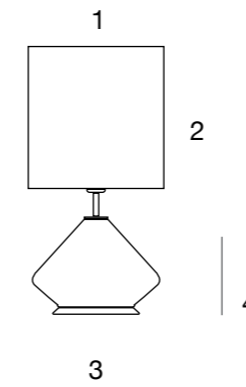

230V-50Hz CE