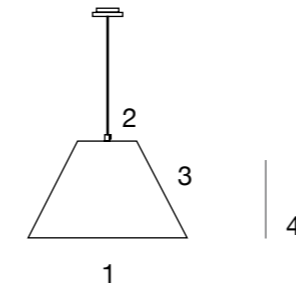

Lola

Cintas y transparencias, colores a tu elección.

Ribbons and transparencies, colors at your choice.

230V-50Hz CE