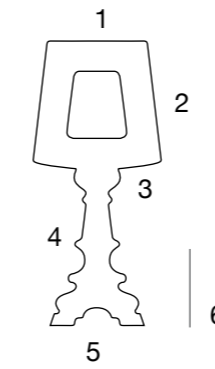

Violet

Para los amantes de la sencillez y la transparencia, diseñada en metacrilato, soporte en metal, con bombilla de filamento que dibuja su silueta.

Simplicity and transparency lovers, designed in methacrylate, metallic support, with filament bulb that draws its silhouette.

230V-50Hz CE